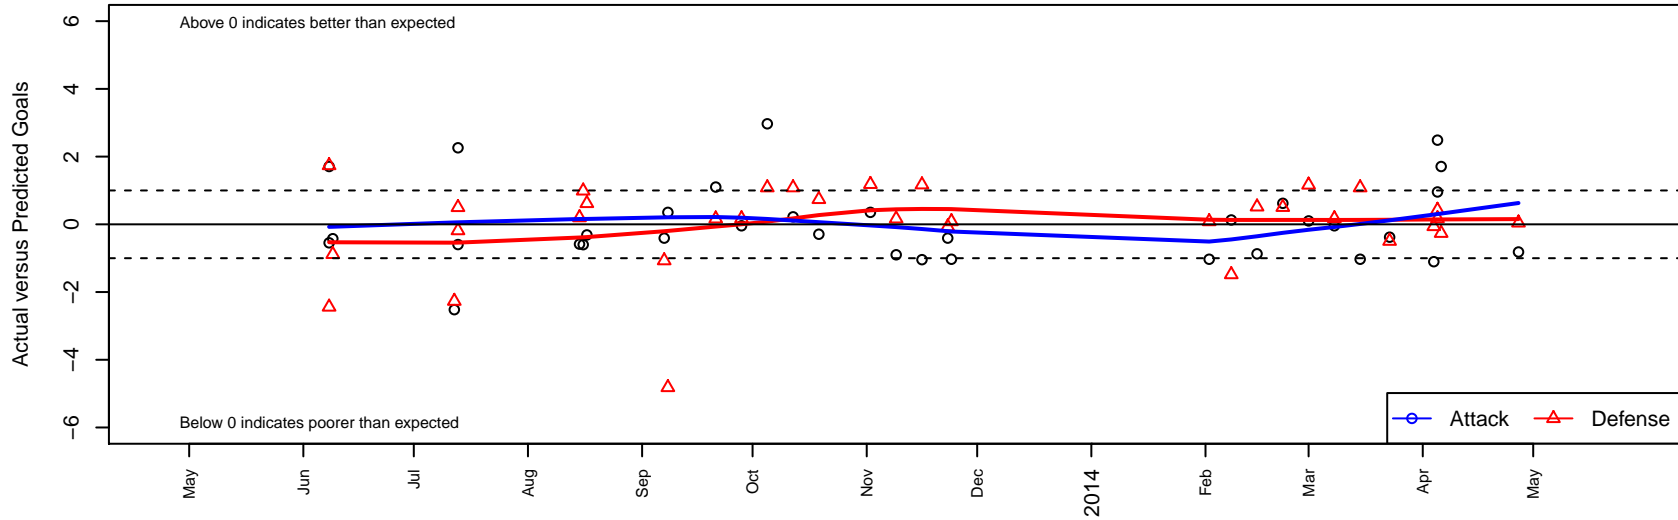

RSA Elite G00 Lynn

RAINIER SOCCER ALLIANCE RSA ELITE G00

RSA ELITE G00 LYNN (WA)

Venues played:

Rainier Challenge Copa U13

King of the Hill Cascade U13

Bigfoot Gold U13

PSPL Classic 2 U13

Spr PSPL Classic 2 U13

WA Cup GU13 Bronze U13

RSA Elite Lynn G00

Dots are actual minus expected GF (blue circles) and GA (red triangles).
Blue line is smoothed change in attack strength. Red is smoothed change in defense strength.